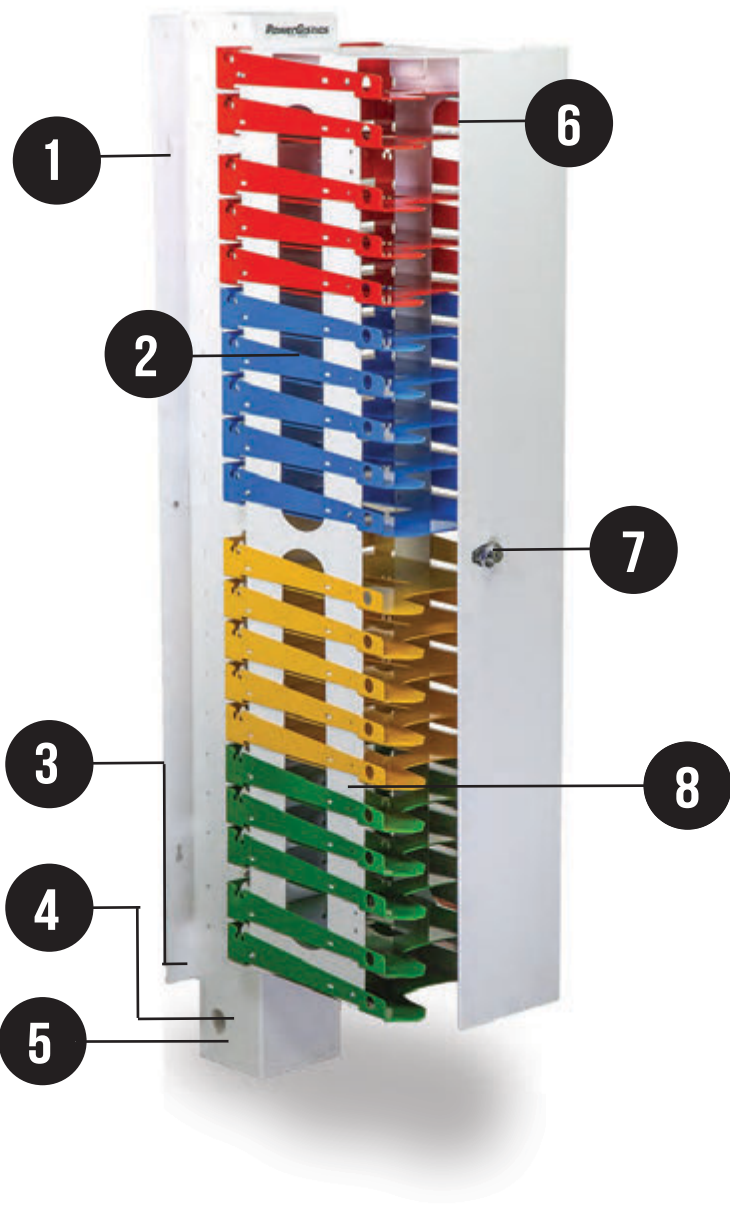

WHAT SCHOOLS SAY ABOUT POWERGISTICS

"We love the small form factor and security of the PowerGistics Tower. Space is always at a premium in any classroom and the PowerGistics Tower gives us easy access to the devices while taking up minimal space. The fact that you can easily verify the devices are present and charging without unlocking or opening the unit is another plus. Finally, the colours fit in well in our elementary classrooms and give the very utilitarian units a bit of design interest."

Jeff Thweatt- Ezell-Harding Christian School

WALL MOUNTED FREE STANDING MOBILE SOLUTIONS

SMALL FOOTPRINT

The PowerGistics wall mount towers save space with our vertical storage design. Expedite your transitions by implementing a split deployment strategy.

TANGLE FREE CABLE MANAGEMENT

PowerGistics NEW design holds cables snug so students and staff have just enough cable to plug in their device, saving IT staff hours of untangling!

STUDENT MANAGED

Students can easily manage charging of their devices with an open design for easy visual inventory and charging status.

THINK OUTSIDE THE CART

TECH SPECS

Model #:1T20140

Tower Dimensions:58.75" H x 10.5" W x 21.5" D

Shelf Size: 11.5" Deep x 8.75" Wide

Number of device slots: 20

Power Supply: 120V AC-50/60 Hz, 15 AMPS, 1.75"

Lifetime Warranty