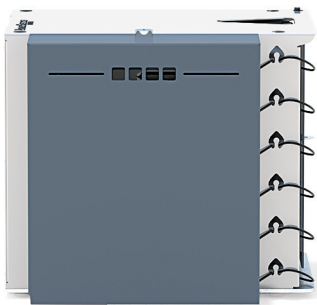

### TECH SPECS – Model #: 9H06140

6 shelf stackable desktop storage for standard tablets up to 14.8" / 37.59 cm devices with door and hasp ring for padlock.

#### Maximum device dimensions:

10" x 14.5" x 2"

25.4cm x 36.83 cm x 5.08 cm

#### DIMENSIONS:

H 14.00" x W 15.70" x D 16.20"

35.56 cm x 39.88 cm x 41.15 cm

Power cord length 10' / 3.04 m

LIFETIME WARRANTY