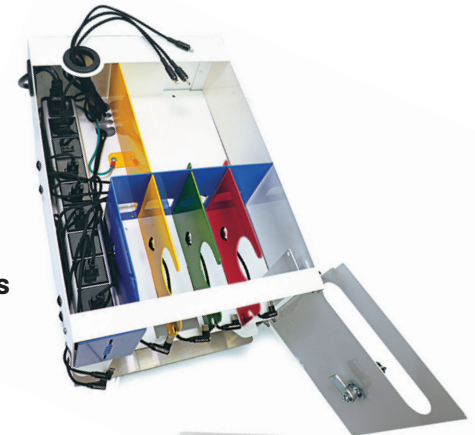

Keep portable battery packs and loaner devices in the Time Machine - designed to minimize downtime and keep your students engaged.

Includes

One Prewired 8-port USB-A power strip

One Pigtail cable
— splits into Lightning, micro and USB-C

Six USB-A to USB-C cables
— to charge the four power banks and two devices

Four 65 Watt, 20,000mAh superfast power banks and four USB-C to C charging cables:**

— two USB output ports, one micro input port and one PD20W quick charging USB-C input/output port

Maintenance-Free Cable Management

Designed for quick return and retrieval multiple times per day.

Locking Front Door

The keyed locking front door keeps devices and power banks secure until you need them.

Locking Top Panel

The removable top panel secures the power strip, power banks and cords. The neoprene top padding prevents scratches or damage to devices set on top.

*Price subject to change.

** Power banks slow charge overnight, ready for the next day.