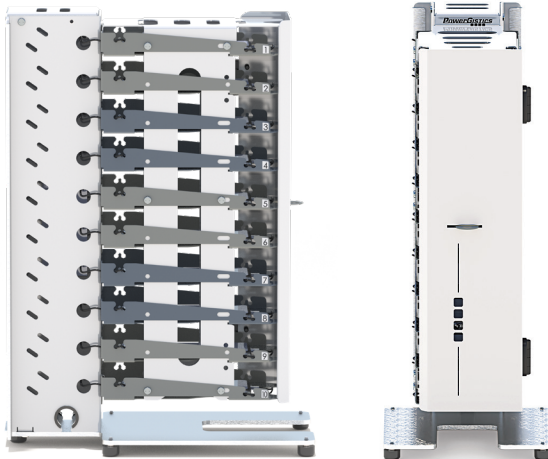

CELLTOWER10

DESKTOP BUSINESS SERIES

CELLTOWER10

TECH SPECS – Model #: 1D15050

10 shelf desktop or wall mounted Tower with locking door, hasp ring for padlock and **USB** charging.

Maximum device dimensions:

7.5" x 3.75" x 1"

19.05 cm x 9.52 cm x 2.54 cm

DIMENSIONS:

H 18.80" x W 7.50" x D 13.40"

47.75 cm x 19.05 cm x 34.04 cm

Power cord length 4' / 1.22 m

LIFETIME WARRANTY

SECURE CHARGING AND STORAGE SOLUTION FOR HANDHELD DEVICES

Key Features for Business:

1. Open Concept Door

Allows for quick visual inventory of devices, while the door ensures security.

2. Rapid Charge Smart Port Technology

Charge your power-hungry devices at full speed with 60 watts and 12A total output. Maximizes compatibility with Android, Apple and other devices by enabling charging speeds of up to 12 amps among 10 ports or 2.4 amps per port.