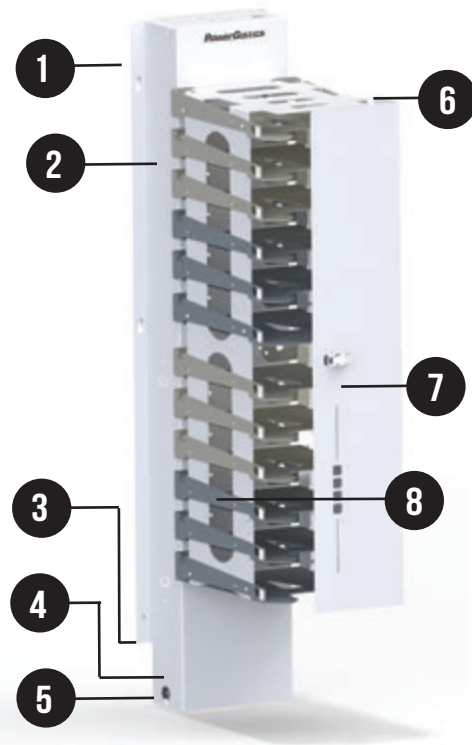

KEY FEATURES

1. **1 Anchor Keyhole:** Anchors the spine to the wall, while still allowing access to the back.
2. **2 Cable Management Eyelet:** Specifically designed to allow enough cable to charge devices while securing each cable to eliminate loss & damage.
3. **3 Baseboard Cut Out:** This cut out allows for seamless placement against the wall & floor.
4. **4 Power Cable Access:** Convenient access while hiding power cable.
5. **5 Floor Standing:** The floor carries the weight while the wall mount keeps the Tower upright.
6. **6 Open Concept Door:** Allows for quick visual inventory of devices, while the steel door ensures security.
7. **7 Keyed Lock:** 2 position lock that requires a key ONLY to unlock door.
8. **8 Side Strip:** The side strips provide extra security and shelf stability eliminating device access from the side.

SIMPLE, SMART, EFFECTIVE SOLUTIONS